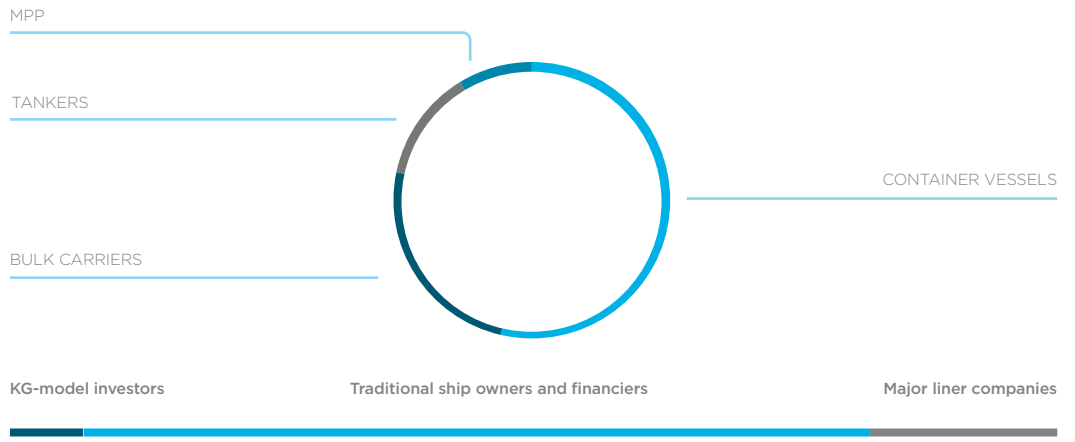

FLEET STRUCTURE

OWNERSHIP STRUCTURE

GLOBAL OFFICES

Ship Management
Hamburg (HQ), Singapore

Crew Management
Hamburg, Limassol, Manila

Brokerage
Hamburg, Singapore, Shanghai, Rhoon

Zeaborn Ship Management

ZEABORN Ship Management GmbH & Cie. KG
Ludwig-Erhard-Strasse 22, 20459 Hamburg
Phone: +49 40 500988-0
info@zea-ship.com | www.zea-ship.com
General Partner: ZEASHIP Verwaltungs GmbH, Hamburg,
Managing Directors: Michael Brandhoff, Steffen Lanfer,
Dr. Michael Silies

ZEABORN Ship Management Tanker GmbH & Cie. KG
Ludwig-Erhard-Strasse 22, 20459 Hamburg
Phone: +49 40 500988-0
info@zea-ship.com | www.zea-ship.com
Management: Michael Brandhoff

ZEABORN Ship Management (Singapore) Pte. Ltd.
#11-03 HarbourFront Centre, Singapore 099253
Phone: +65 6372 6300
info@zea-ship.com | www.zea-ship.com
Management: Ninad Mhatre