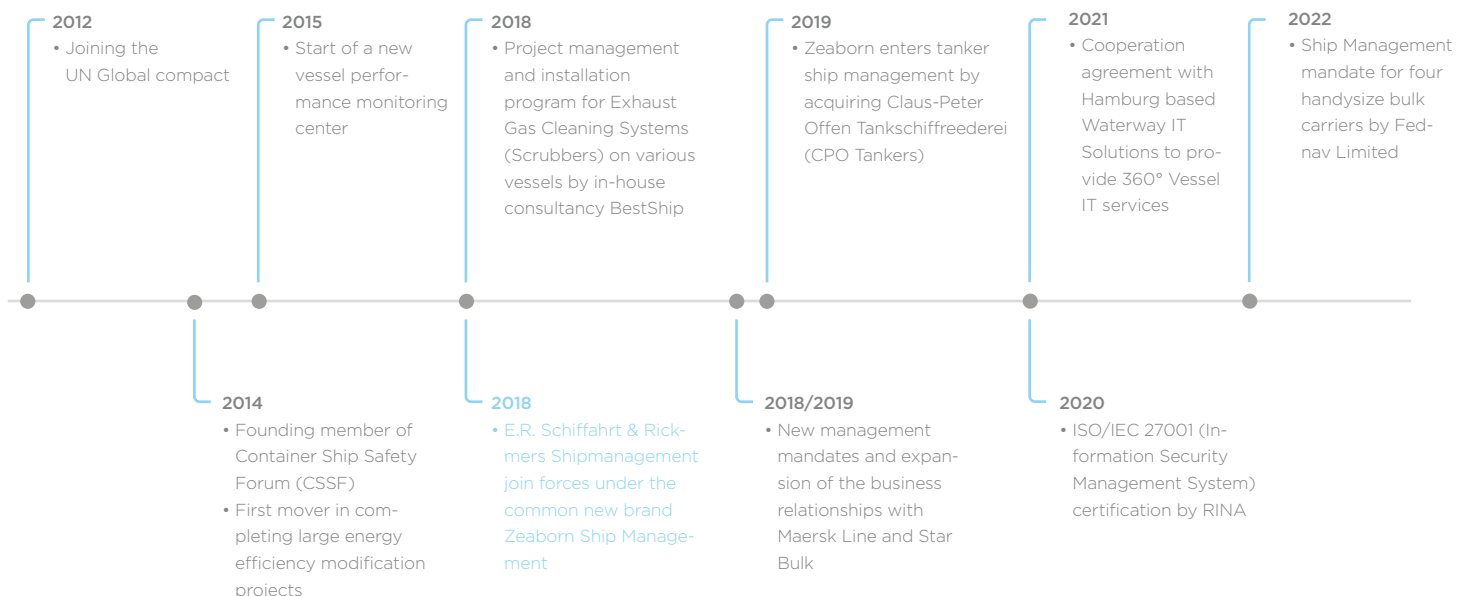

ZEABORN SHIP MANAGEMENT FACT SHEET

ALL RELEVANT FACTS AT A GLANCE

Zeaborn Ship Management is a pure third-party ship manager based in Hamburg and Singapore. We believe in Safety of people and ships, Transparency towards our customers on financial and operational matters, Asset Protection so our customers can take advantage of the market, and Reliability in performance.

We have made Safety our DNA – through Maritime Resource Management and continuous repetition of our Challenge and Intervention culture we have made vessels managed by Zeaborn Ship Management safer; and that has also saved our customers money.

Our shareholders insist on Transparency, that we open our books to our customers, who have ac-

cess to all financial and operational information on their ships.

Many of our employees come from a ship-owning background and they know very well that protecting the condition of the ships we manage serves our customers to get that charter, pass that vetting inspection, and make that vital good first impression. That is what we mean with Asset Protection.

And all of this translates in Reliability: you can count on us to do the right thing. For your ship, your investment.

MILESTONES